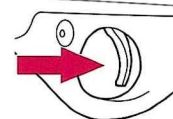

MB10 R E F I N E AIRSOFT GUN ILLUMINATE

EXPLOEDE VIEW

BB BULLET REGULTOR

THE BEST POSITION IS WHERE THE BULLETS FLY HORIZONTALLY, AND THE LONGEST FLYING DISTANCE IS OBTAINED.

LOAD 6MM BB BULLETS

PULL THE COCKING HANDLE BACKWARD

ALM AT THE TARGET AND PRESS THE TRIGER