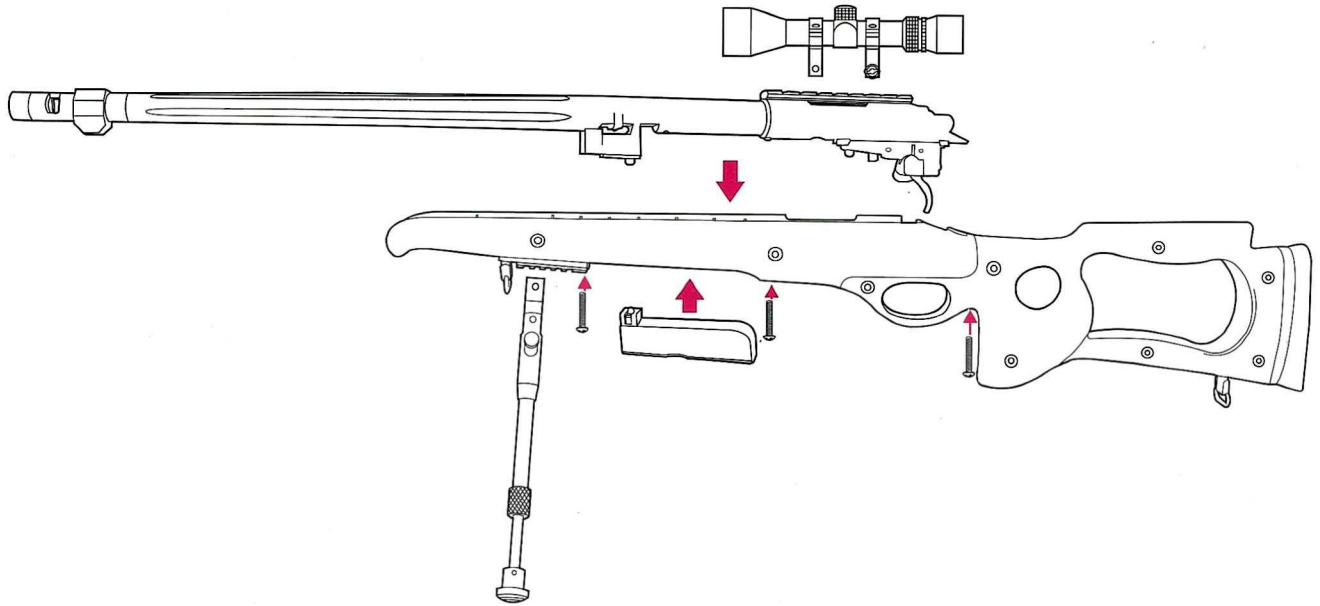

MB10 R E F I N E AIRSOFT GUN ILLUMINATE

EXPLOEDE VIEW

BB BULLET REGULTOR

THE BEST POSITION IS WHERE THE BULLETS FLY HORIZONTALLY, AND THE LONGEST FLYING DISTANCE IS OBTAINED.

LOAD 6MM BB BULLETS

PULL THE COCKING HANDLE BACKWARD

ALM AT THE TARGET AND PRESS THE TRIGER