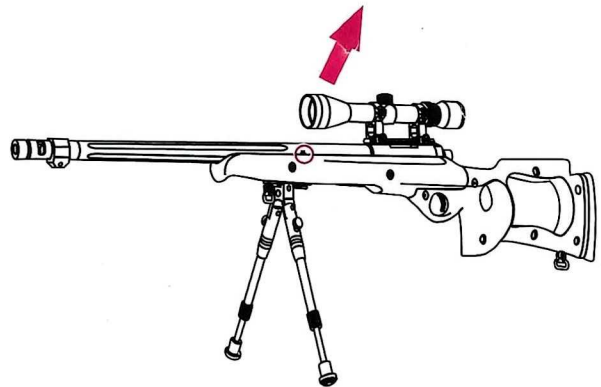

MB10 R E F I N E AIRSOFT GUN ILLUMINATE

EXPLOEDE VIEW

BB BULLET REGULTOR

THE BEST POSITION IS WHERE THE BULLETS FLY HORIZONTALLY, AND THE LONGEST FLYING DISTANCE IS OBTAINED.

LOAD 6MM BB BULLETS

PULL THE COCKING HANDLE BACKWARD

ALM AT THE TARGET AND PRESS THE TRIGER