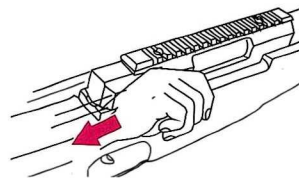

MB10 R E F I N E AIRSOFT GUN ILLUMINATE

EXPLOEDE VIEW

BB BULLET REGULTOR

THE BEST POSITION IS WHERE THE BULLETS FLY HORIZONTALLY, AND THE LONGEST FLYING DISTANCE IS OBTAINED.

LOAD 6MM BB BULLETS

PULL THE COCKING HANDLE BACKWARD

ALM AT THE TARGET AND PRESS THE TRIGER