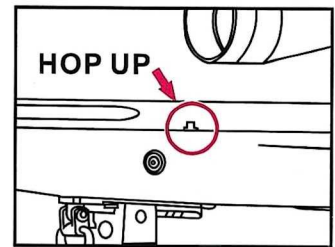

MB10 R E F I N E AIRSOFT GUN ILLUMINATE

EXPLOEDE VIEW

BB BULLET REGULTOR

THE BEST POSITION IS WHERE THE BULLETS FLY HORIZONTALLY, AND THE LONGEST FLYING DISTANCE IS OBTAINED.

LOAD 6MM BB BULLETS

PULL THE COCKING HANDLE BACKWARD

ALM AT THE TARGET AND PRESS THE TRIGER